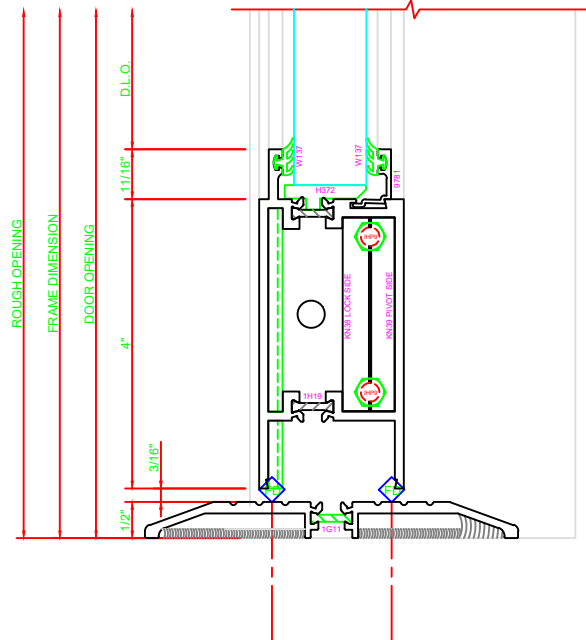

300	STILE
	S/A D202 FOR OFFSET PIVOTS

ERASE NOTE

BUTT HINGES CAN NOT BE USED WITH THERMASTILE DOORS

301	STILE
	S/A D202 FOR OFFSET PIVOTS

ERASE NOTE

BUTT HINGES CAN NOT BE USED WITH THERMASTILE DOORS

100	TOP RAIL
	S/A D202

ERASE NOTE

TOP RAIL FOR SURFACE CLOSERS, OR DORMA TYPE C.O.C., NOT LCN C.O.C.

200	BOTTOM RAIL
	S/A D202