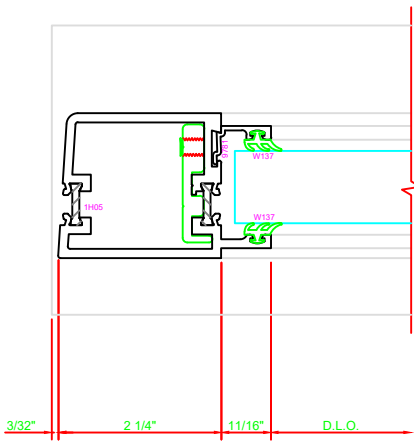

300	STILE
	S/A D202 FOR OFFSET PIVOTS

ERASE NOTE

BUTT HINGES CAN NOT BE USED WITH THERMASTILE DOORS

301	STILE
	S/A D202 FOR OFFSET PIVOTS

ERASE NOTE

BUTT HINGES CAN NOT BE USED WITH THERMASTILE DOORS

100	TOP RAIL
	S/A D202

ERASE NOTE

TOP RAIL FOR SURFACE CLOSERS, OR DORMA TYPE C.O.C., NOT LCN C.O.C.

200	BOTTOM RAIL
	S/A D202