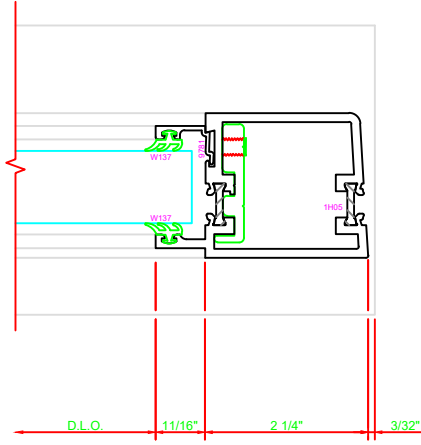

300	STILE
	S/A D202 FOR OFFSET PIVOTS

ERASE NOTE

BUTT HINGES CAN NOT BE USED WITH THERMASTILE DOORS

301	STILE
	S/A D202 FOR OFFSET PIVOTS

ERASE NOTE

BUTT HINGES CAN NOT BE USED WITH THERMASTILE DOORS

100	TOP RAIL
	S/A D202

ERASE NOTE

TOP RAIL FOR SURFACE CLOSERS, OR DORMA TYPE C.O.C., NOT LCN C.O.C.

200	BOTTOM RAIL
	S/A D202