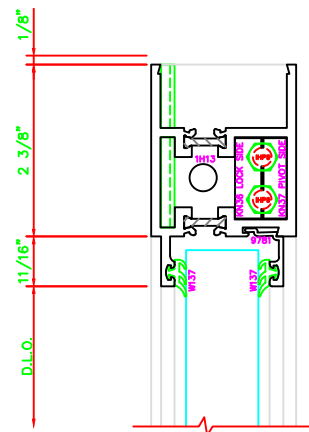

300	STILE
	S/A D202 FOR OFFSET PIVOTS

ERASE NOTE

BUTT HINGES CAN NOT BE USED WITH THERMASTILE DOORS

301	STILE
	S/A D202 FOR OFFSET PIVOTS

ERASE NOTE

BUTT HINGES CAN NOT BE USED WITH THERMASTILE DOORS

100	TOP RAIL
	S/A D202

ERASE NOTE

TOP RAIL FOR SURFACE CLOSERS, OR DORMA TYPE C.O.C., NOT LCN C.O.C.

200	BOTTOM RAIL
	S/A D202